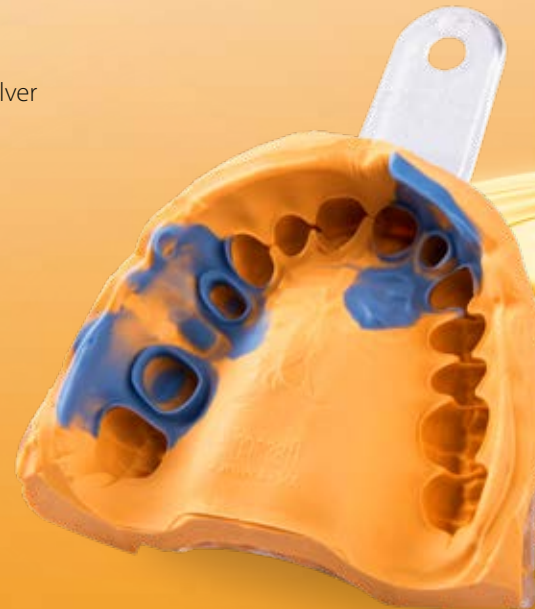

The crowning in level of detail

AFFINIS
PERFECT IMPRESSIONS

Still one of the fastest A-silicones

AFFINIS fast, with a maximum total setting time of 2 min 10 sec guarantees optimum efficiency and saves time.

Precise moulding of every detail even under the most difficult conditions

The highly active surfactant system is characterized by excellent surface affinity in a moist environment.

Confidence during impression taking

Self-contouring consistency prevents air bubbles and distortions.

Easy monitoring for success

AFFINIS PRECIOUS wash materials with impressive gold and silver pigmentation for excellent readability and detail reproduction.